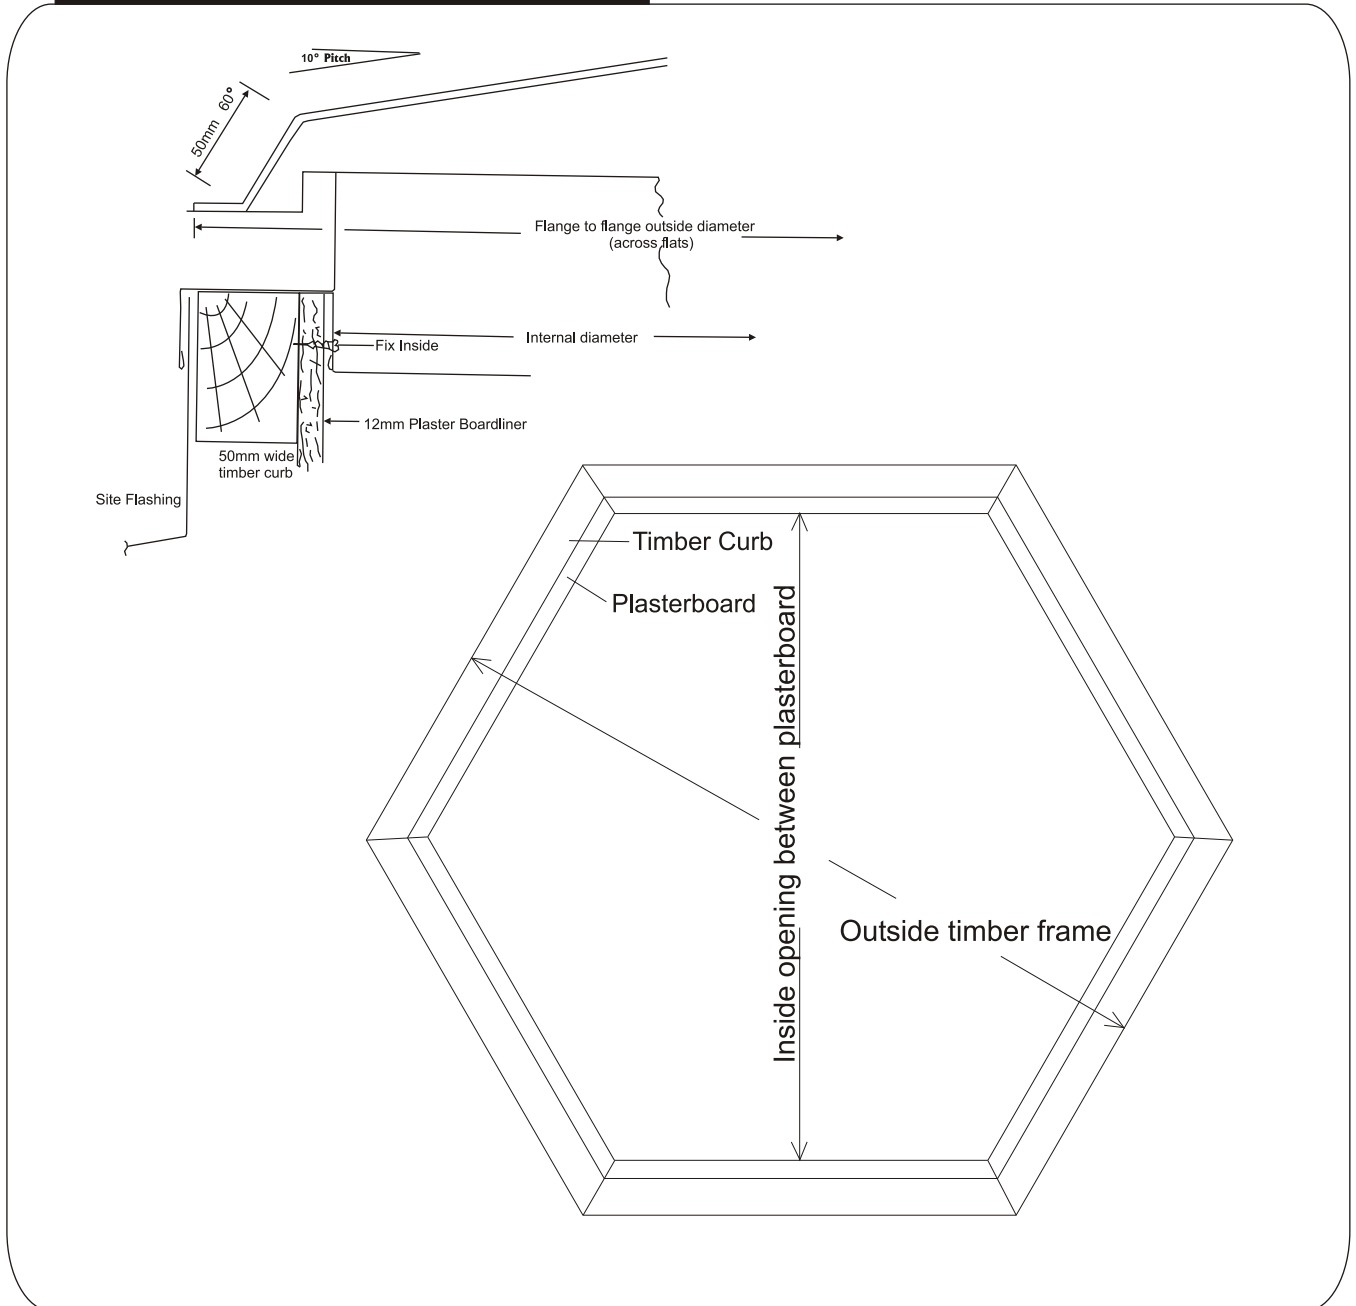

HEXAGONAL DOME SKYLIGHT

Regent Hexagonal Domed Skylights are a practical alternative to conventional skylights when architectural focus requires a distinctive perspective.

SECTIONAL AND PLAN DETAILS

©The skylight system illustrations contained in this brochure are the sole property of Regent Skylight Systems Pty. Ltd and are reserved under copyright law. It is the responsibility of the user to ensure that the selected skylight system complies with the relevant building codes and authorities requirements. Regent Skylight Systems Pty. Ltd. reserves the right to improve or modify the skylight systems at any time.