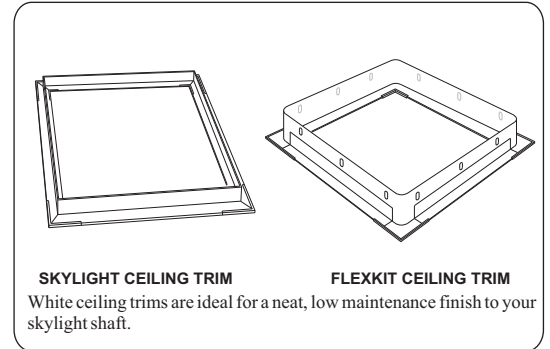

CEILING TRIMS

| SIZE | SKYLIGHT CEILING TRIM CODE | FLEXKIT CEILING TRIM CODE |
|-------------|----------------------------|---------------------------|
| 500 x 500 | TRIM5/5 | FKTRIM5/5 |
| 500 x 800 | TRIM5/8 | FKTRIM5/8 |
| 500 x 1200 | TRIM5/12 | FKTRIM5/12 |
| 600 x 600 | TRIM6/6 | FKTRIM6/6 |
| 600 x 800 | TRIM6/8 | N/A |
| 600 x 1200 | TRIM6/12 | FKTRIM6/12 |
| 800 x 800 | TRIM8/8 | FKTRIM8/8 |
| 800 x 1200 | TRIM8/12 | N/A |
| 1000 x 1000 | TRIM10/10 | N/A |
| 1200 x 1200 | TRIM12/12 | N/A |
| 1500 x 1500 | TRIM15/15 | N/A |