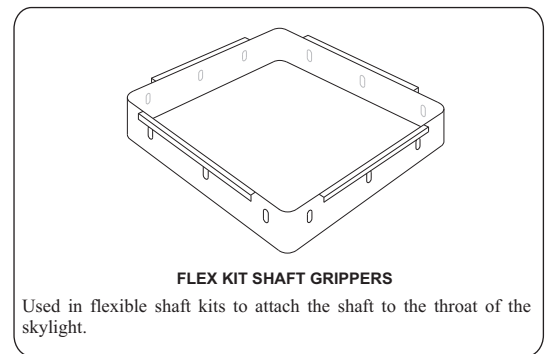

GRIPPERS

SIZE	CODE
500 x 500	FKGRIP5/5
500 x 800	FKGRIP5/8
500 x 1200	FKGRIP5/12
600 x 600	FKGRIP6/6
600 x 1200	FKGRIP6/12
800 x 800	FKGRIP8/8