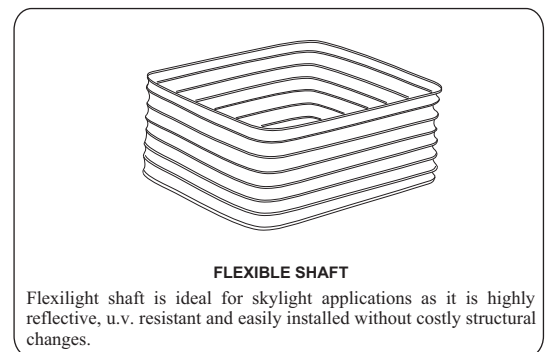

FLEXIBLE SHAFT

SIZE	SKYLIGHTS	FLEXKITS
500 x 500	SHA5/5	FKSHA5/5
500 x 800	SHA5/8	FKSHA5/8
500 x 1200	SHA5/12	FKSHA5/12
600 x 600	SHA6/6	FKSHA6/6
600 x 1200	SHA6/12	FKSHA6/12
800 x 800	SHA8/8	FKSHA8/8