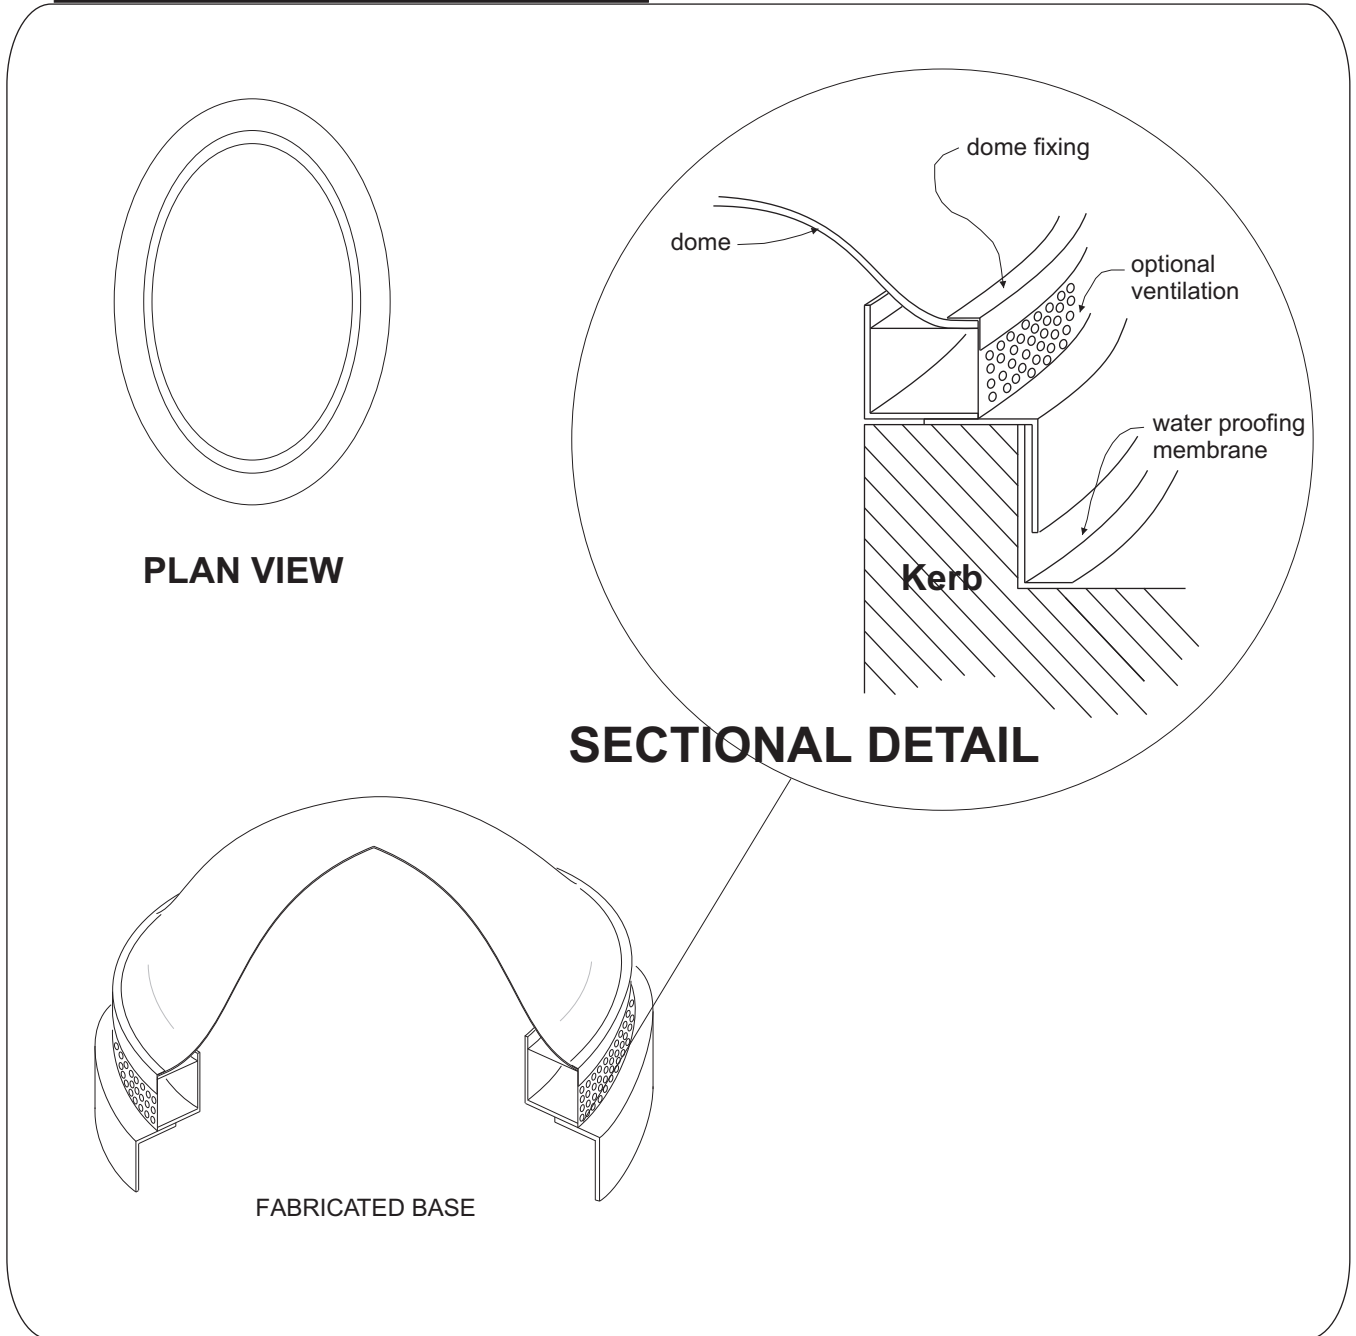

ELLIPTICAL SKYLIGHT

Regent Elliptical Skylights are a practical alternative to conventional skylights when architectural focus requires a distinctive perspective.

SECTIONAL DETAILS

©The skylight system illustrations contained in this brochure are the sole property of Regent Skylight Systems Pty. Ltd and are reserved under copyright law. It is the responsibility of the user to ensure that the selected skylight system complies with the relevant building codes and authorities requirements. Regent Skylight Systems Pty. Ltd. reserves the right to improve or modify the skylight systems at any time. Zinalume and Colorbond are registered trademarks of BlueScope Steel Limited. Corrolux is a registered trademark of Thomas Deutsch (Regent Sheet Metal Pty Ltd)