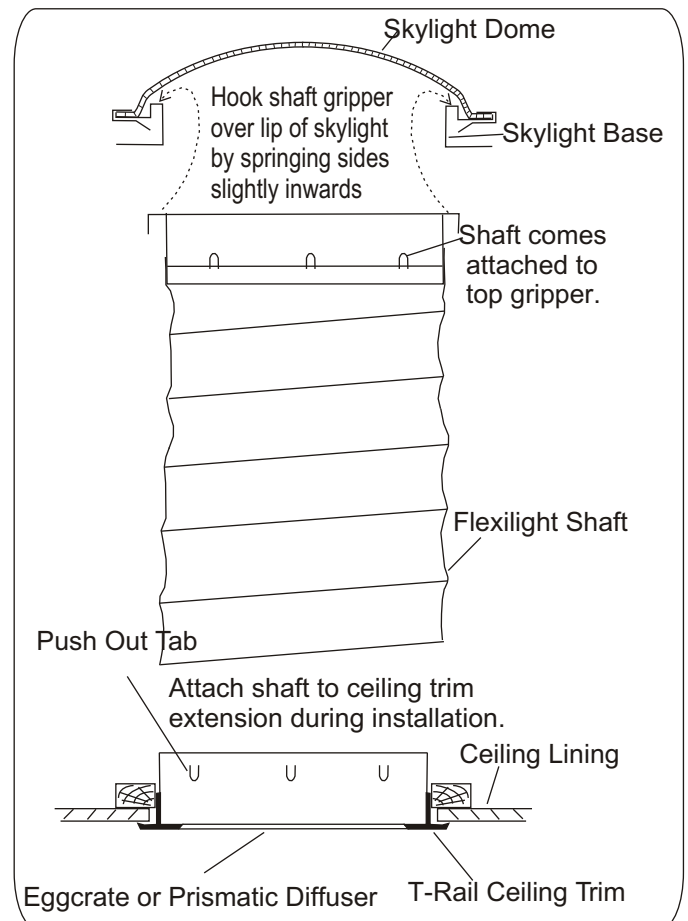

INSTALLATION

Install skylights into roof at desired position.

Cut opening in ceiling taking care not to damage electrical wiring, plumbing etc.

Open flexible shaft kit and separate ceiling trim assembly from other components.

Install ceiling trim assembly into ceiling. Fix by screwing through sides into trimmers or battens. (Pack between ceiling trim side and framing if required, this ensuring when screws are tightened the trim assembly is not distorted.)

From within ceiling space, hold shaft gripper and springing sides inwards, insert through skylight such that the hooked portion at top engages over lip of skylight base.

Pull shafting taut without overstretching and trim to length.

Fold out tabs and pull shaft over trim assembly to allow tabs to bite into shaft.