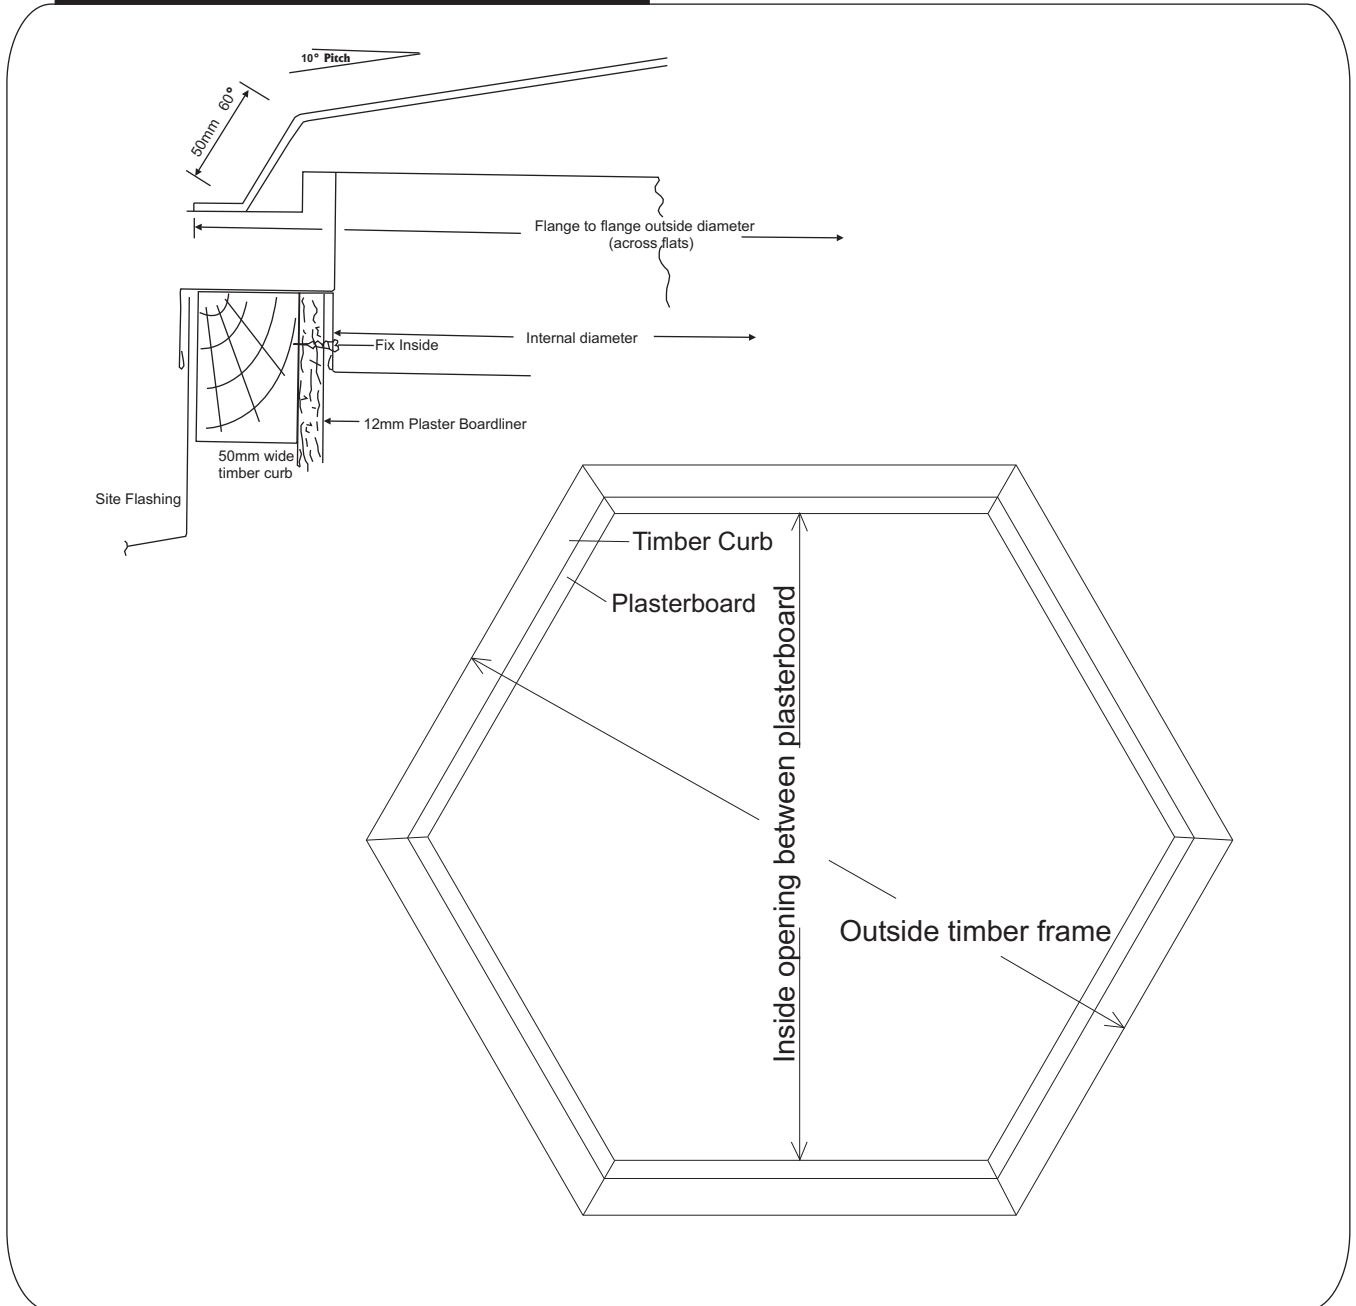

HEXAGONAL DOME SKYLIGHT

Regent Hexagonal Domed Skylights are a practical alternative to conventional skylights when architectural focus requires a distinctive perspective.

SECTIONAL AND PLAN DETAILS

©The skylight system illustrations contained in this brochure are the sole property of Regent Skylight Systems Pty. Ltd and are reserved under copyright law. It is the responsibility of the user to ensure that the selected skylight system complies with the relevant building codes and authorities requirements. Regent Skylight Systems Pty. Ltd. reserves the right to improve or modify the skylight systems at any time.