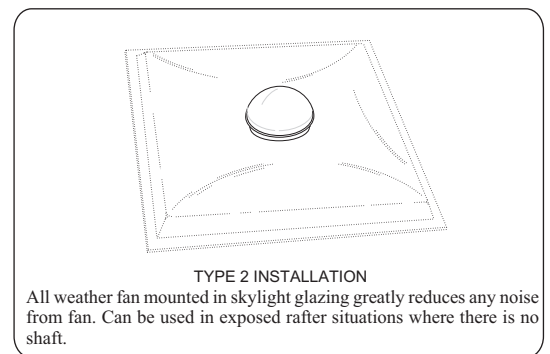

TYPE 2 DOME FAN

SIZE	CODE
175mm	DFAN

T2 Dome fan can be fitted to any size of skylight.