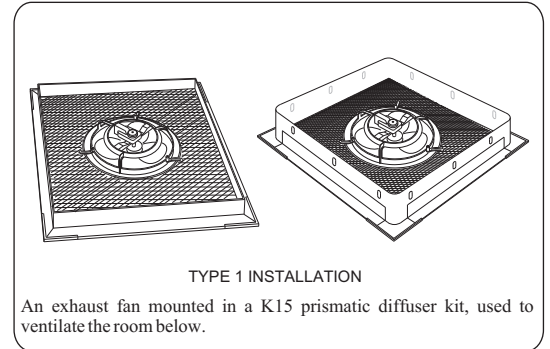

TYPE 1 PRISMATIC DIFFUSERS, CEILING TRIM AND FAN

| SIZE | SKYLIGHTS CODE |
|-------------|----------------|
| 500 x 500 | K15-5/5T1 |
| 500 x 800 | K15-5/8T1 |
| 500 x 1200 | K15-5/12T1 |
| 600 x 600 | K15-6/6T1 |
| 600 x 800 | K15-6/8T1 |
| 600 x 1200 | K15-6/12T1 |
| 800 x 800 | K15-8/8T1 |
| 800 x 1200 | K15-8/12T1 |
| 1000 x 1000 | K15-10/10T1 |
| 1200 x 1200 | K15-12/12T1 |