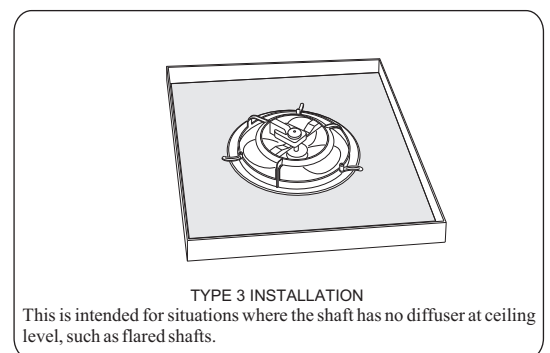

TYPE 2 DOME FAN

| SIZE | CODE |
|-------|------|
| 175mm | DFAN |

T2 Dome fan can be fitted to any size of skylight.

TYPE 3 K15 FAN INCLUDING BRACKETS

| SIZE | SKYLIGHTS CODE |
|-------------|----------------|
| 500 x 500 | K15FAN5/5T3 |
| 500 x 800 | K15FAN5/8T3 |
| 500 x 1200 | K15FAN5/12T3 |
| 600 x 600 | K15FAN6/6T3 |
| 600 x 800 | K15FAN6/8T3 |
| 600 x 1200 | K15FAN6/12T3 |
| 800 x 800 | K15FAN8/8T3 |
| 800 x 1200 | K15FAN8/12T3 |
| 1000 x 1000 | K15FAN10/10T3 |
| 1200 x 1200 | K15FAN12/12T3 |