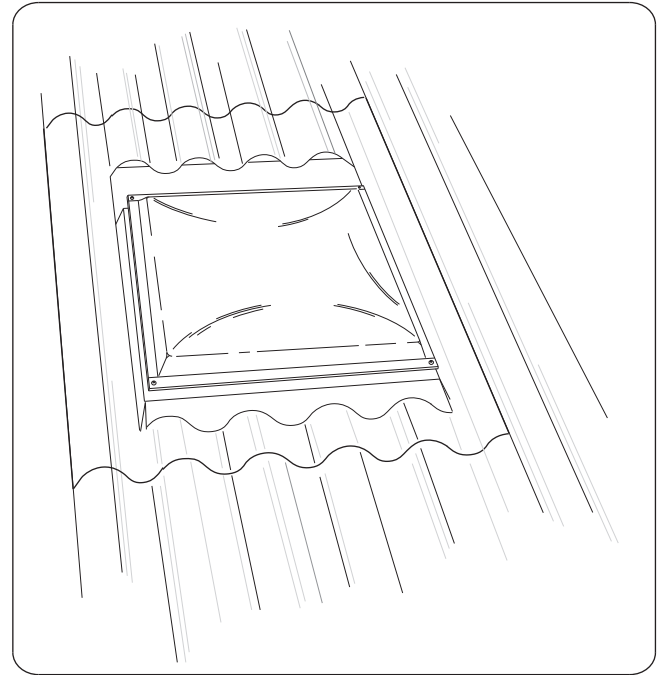

SUPER SIX SKYLIGHT

The Regent Super Six Skylight is fully flashed preset into a metal sheet to suit Hardies or Wunderlich profiles.

CAUTION : Materials containing asbestos can be hazardous to health. Reference should be made to the relevant safety code. Any work carried out should be in compliance with statutory requirements.

SHEET PROFILES

To ascertain the sheet manufacturer and brand, measure the rib centres as shown below.

HARDIE SUPER SIX

WUNDERLICH NEW DEEP SIX

SECTIONAL DETAILS

MATERIALS

Standard skylights are constructed with a press formed Zinalume base and an acrylic dome. Fabricated bases are available (in stainless steel, aluminum, copper and galvanised) to meet individual customer requirements. Domes can also be manufactured from standard acrylic and polycarbonate, in clear, opal or tint finishes.