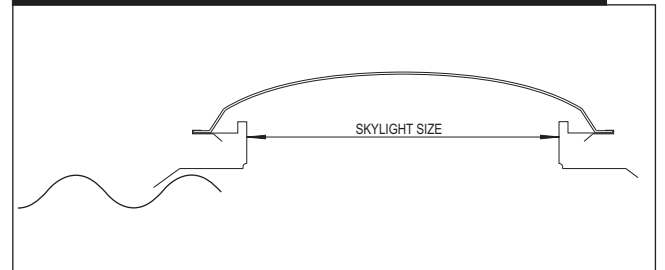

SHEET PROFILES

To ascertain the sheet manufacturer and brand, measure the rib centres as shown below.

HARDIE SUPER SIX

WUNDERLICH NEW DEEP SIX

SECTIONAL DETAILS

MATERIALS

Standard skylights are constructed with a press formed Zinalume base and an acrylic dome. Fabricated bases are available (in stainless steel, aluminum, copper and galvanised) to meet individual customer requirements. Domes can also be manufactured from standard acrylic and polycarbonate, in clear, opal or tint finishes.

SELECTION CHART

SIZE	VENTED MODEL	NON-VENTED MODEL	BCA MODEL	LIGHT AREA (m ²)	STANDARD VENT AREA (m ²)
500 x 500	SS500VHIO	SS500NVHIO	SS500BCAHIO	0.25	0.08
500 x 800	SS5/8VHIO	SS5/8NVHIO	SS5/8BCAHIO	0.40	0.11
500 x 1200	SS5/12VHIO	SS5/12NVHIO	SS5/12BCAHIO	0.60	0.14
600 x 600	SS600VHIO	SS600NVHIO	SS600BCAHIO	0.36	0.10
600 x 800	SS6/8VHIO	SS6/8NVHIO	SS6/8BCAHIO	0.48	0.12
600 x 1200	SS6/12VHIO	SS6/12NVHIO	SS6/12BCAHIO	0.72	0.15
800 x 800	SS800VHIO	SS800NVHIO	SS800BCAHIO	0.64	0.13